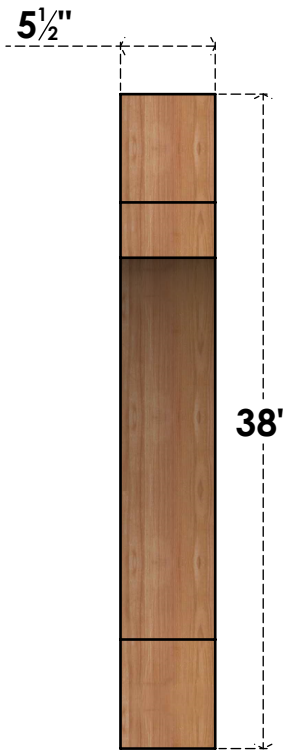

BRC06X38X38MRC00SWR

5 1/2"W X 38"D X 38"H MERCED SMOOTH BRACE, WESTERN RED CEDAR

SIDE

FRONT

EKENA MILLWORK
 2300 WEST MAIN ST.
 CLARKSVILLE, TX 75426
 TOLL FREE: 866-607-0453
 WWW.EKENAMILLWORK.COM

NOTES

1. INSTALLATION TO BE COMPLETED IN ACCORDANCE WITH MANUFACTURER'S SPECIFICATIONS.
2. DRAWING MAY NOT BE TO SCALE
3. THIS DRAWING IS INTENDED FOR DESIGN AND PLANNING PURPOSES ONLY.
4. ALL INFORMATION CONTAINED HEREIN WAS CURRENT AT THE TIME OF DEVELOPMENT BUT MUST BE REVIEWED AND APPROVED BY THE PRODUCT MANUFACTURER TO BE CONSIDERED ACCURATE.
5. PRODUCTS ARE NOT KILN DRIED. THIS ITEM IS UNIQUE AND WILL CONTAIN THE NATURAL VARIATIONS THAT THE WOOD SPECIES OFFERS. THIS MAY RESULT IN VARIATIONS UP TO 1/4"