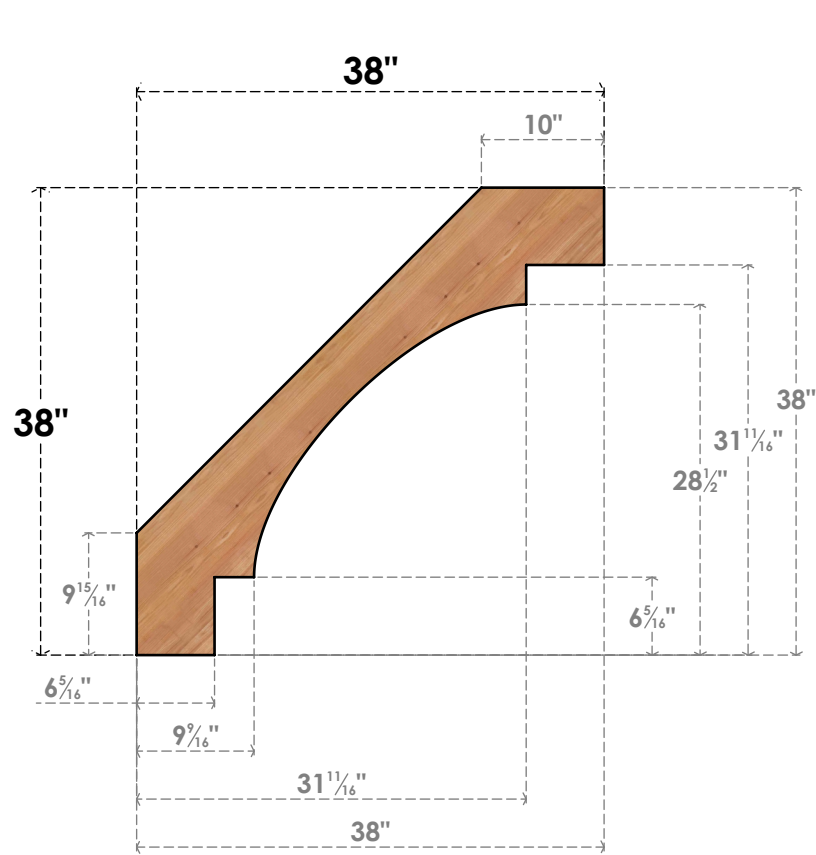

BRC06X38X38MRC00SWR

5 1/2"W X 38"D X 38"H MERCED SMOOTH BRACE, WESTERN RED CEDAR

SIDE

FRONT

EKENA MILLWORK
 2300 WEST MAIN ST.
 CLARKSVILLE, TX 75426
 TOLL FREE: 866-607-0453
 WWW.EKENAMILLWORK.COM

NOTES

1. INSTALLATION TO BE COMPLETED IN ACCORDANCE WITH MANUFACTURER'S SPECIFICATIONS.
2. DRAWING MAY NOT BE TO SCALE
3. THIS DRAWING IS INTENDED FOR DESIGN AND PLANNING PURPOSES ONLY.
4. ALL INFORMATION CONTAINED HEREIN WAS CURRENT AT THE TIME OF DEVELOPMENT BUT MUST BE REVIEWED AND APPROVED BY THE PRODUCT MANUFACTURER TO BE CONSIDERED ACCURATE.
5. PRODUCTS ARE NOT KILN DRIED. THIS ITEM IS UNIQUE AND WILL CONTAIN THE NATURAL VARIATIONS THAT THE WOOD SPECIES OFFERS. THIS MAY RESULT IN VARIATIONS UP TO 1/4"